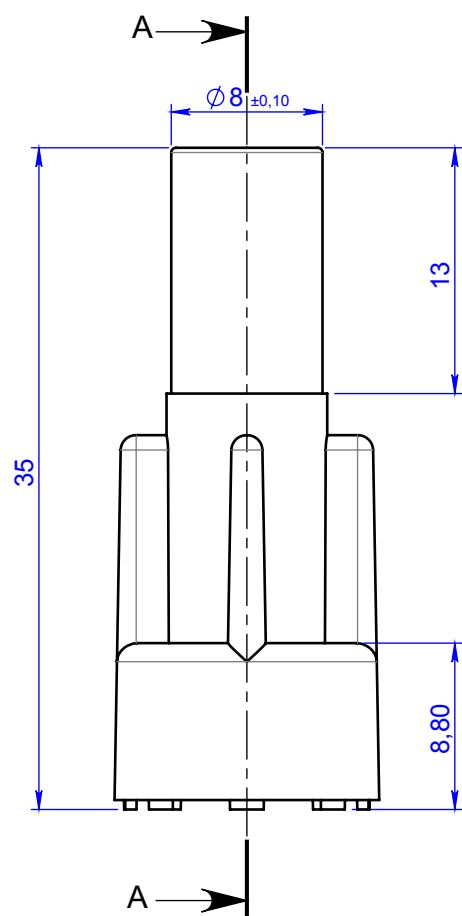

SCALE: 1:1

SECTION A-A

| | | | | |
|--|------------|-------------------------------------|---------------------------------------|------------------------------|
| 02 | 12/04/2021 | FRA | Material code M0070 replaced by M0542 | - |
| 01 | 21/04/2017 | FRA | Mise à jour graphique | 8147 |
| Rev. | Date | Designer | Modification | N° FOR073 ou FOR021 |
| Verif R&D : SHE Date : 14/06/2021 | | Verif QA : CGI Date : 15/06/2021 | | Verif client : N/A Date : |
| Material : ABS | | Color : Blanc | | Norms : N/A |
| Material code : M0542 | | | | Revision : 02 |
| Reference : ACF07053 | | | | State : VALID |
| Designation : WHITE ABS BIG BORE MALE LOCK FOR TUBE I.D. 8mm | | | | Scale : 5:2 |
| General tolerancias : EN20286 (ISO 286) Js14 | | | | |
| Units : mm, °, grs | | | | |
| FOR035-3 P. 1 / 1 | | | | A4 |