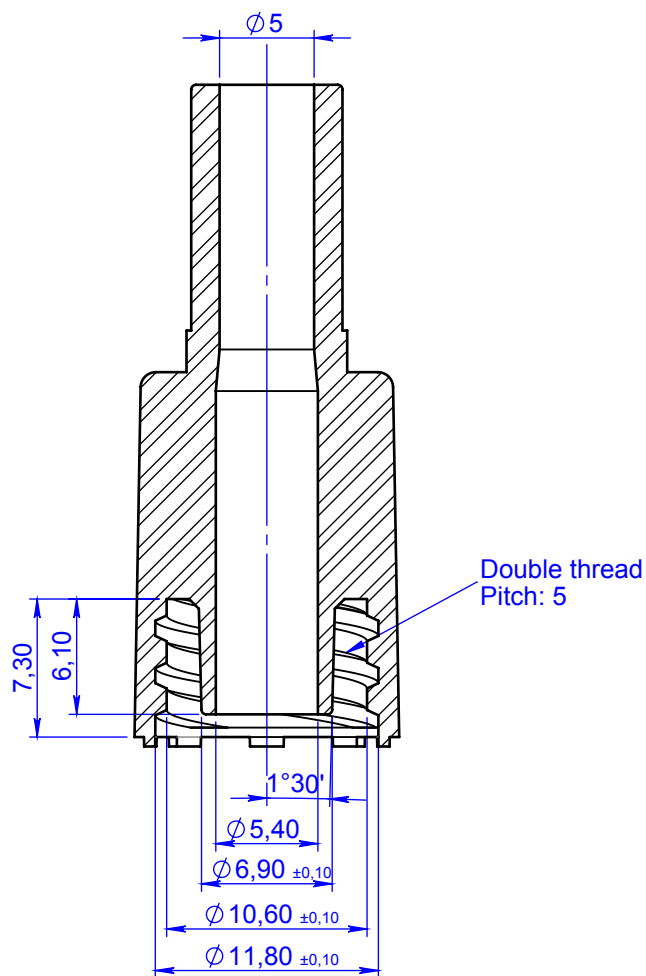

SCALE: 1:1

SECTION A-A

| | | | | |
|--|------------|-------------------------------------|---------------------------------------|------------------------------|
| 02 | 12/04/2021 | FRA | Material code M0070 replaced by M0542 | - |
| 01 | 21/04/2017 | FRA | Mise à jour graphique | 8147 |
| Rev. | Date | Designer | Modification | N° FOR073 ou FOR021 |
| Verif R&D : SHE Date : 14/06/2021 | | Verif QA : CGI Date : 15/06/2021 | | Verif client : N/A Date : |
| Material : ABS | | Color : Blanc | | Norms : N/A |
| Material code : M0542 | | | | Revision : 02 |
| Reference : ACF07053 | | | | State : VALID |
| Designation : WHITE ABS BIG BORE MALE LOCK FOR TUBE I.D. 8mm | | | | Scale : 5:2 |
| General tolerancias : EN20286 (ISO 286) Js14 | | | | |
| Units : mm, °, grs | | | | |
| FOR035-3 P. 1 / 1 | | | | A4 |